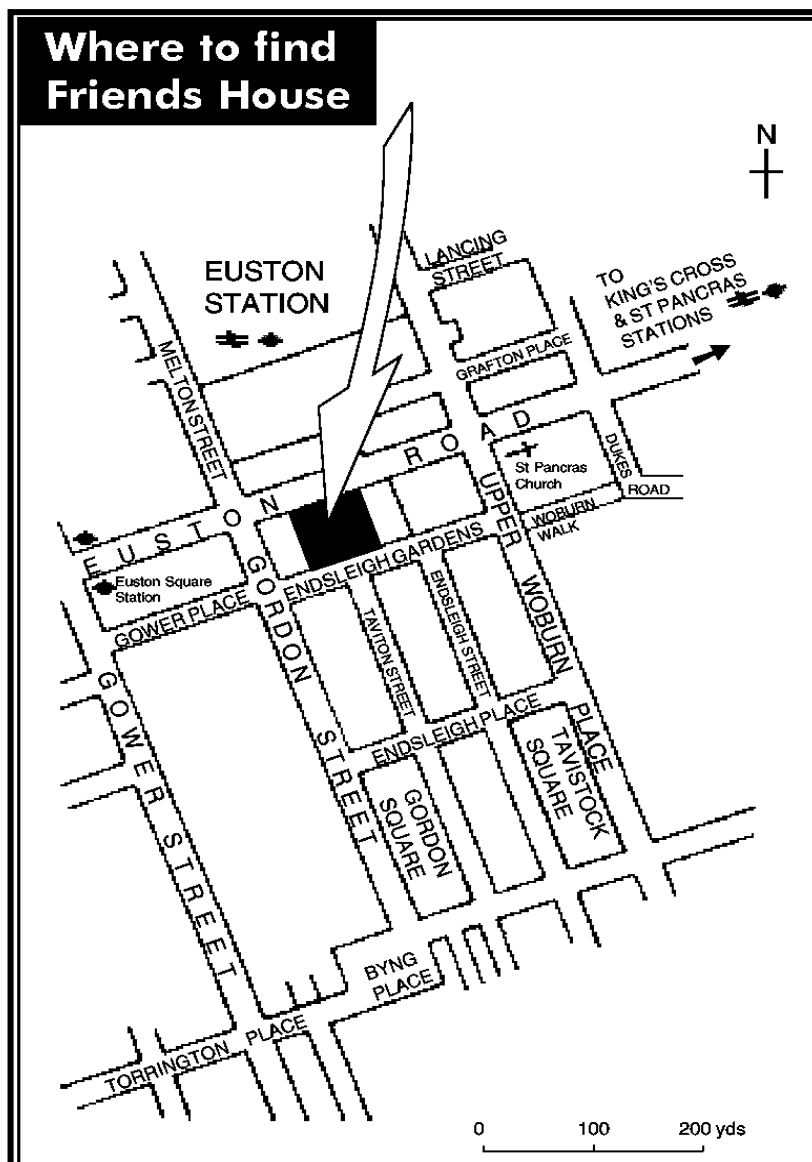

Friends House
173 Euston Road, London NW1 2BJ

Directions

Friends House is directly opposite Euston station and is easily accessible by most forms of transport. Telephone 020 7663 1000

By train

Euston station is just across the road. King's Cross & St Pancras stations are a ten minute walk away.

By tube

The nearest tube stations are Euston and Euston Square, which are on the Northern, Victoria, Metropolitan, Circle and Hammersmith & City lines.

By bus

Buses 10, 18, 30, 73, 205 pass the door whilst 59, 68, 91, 168, and 253 stop nearby.

By car

Friends House is within a meter parking zone. Charges must be paid Monday to Friday 08.30 – 18.30, Saturday 09.00 – 13.30. There are alternative, longer-term parking facilities under Euston Station.

PLEASE NOTE THAT FRIENDS HOUSE IS INSIDE THE CONGESTION CHARGE ZONE go to www.cclondon.com for details of how to pay.